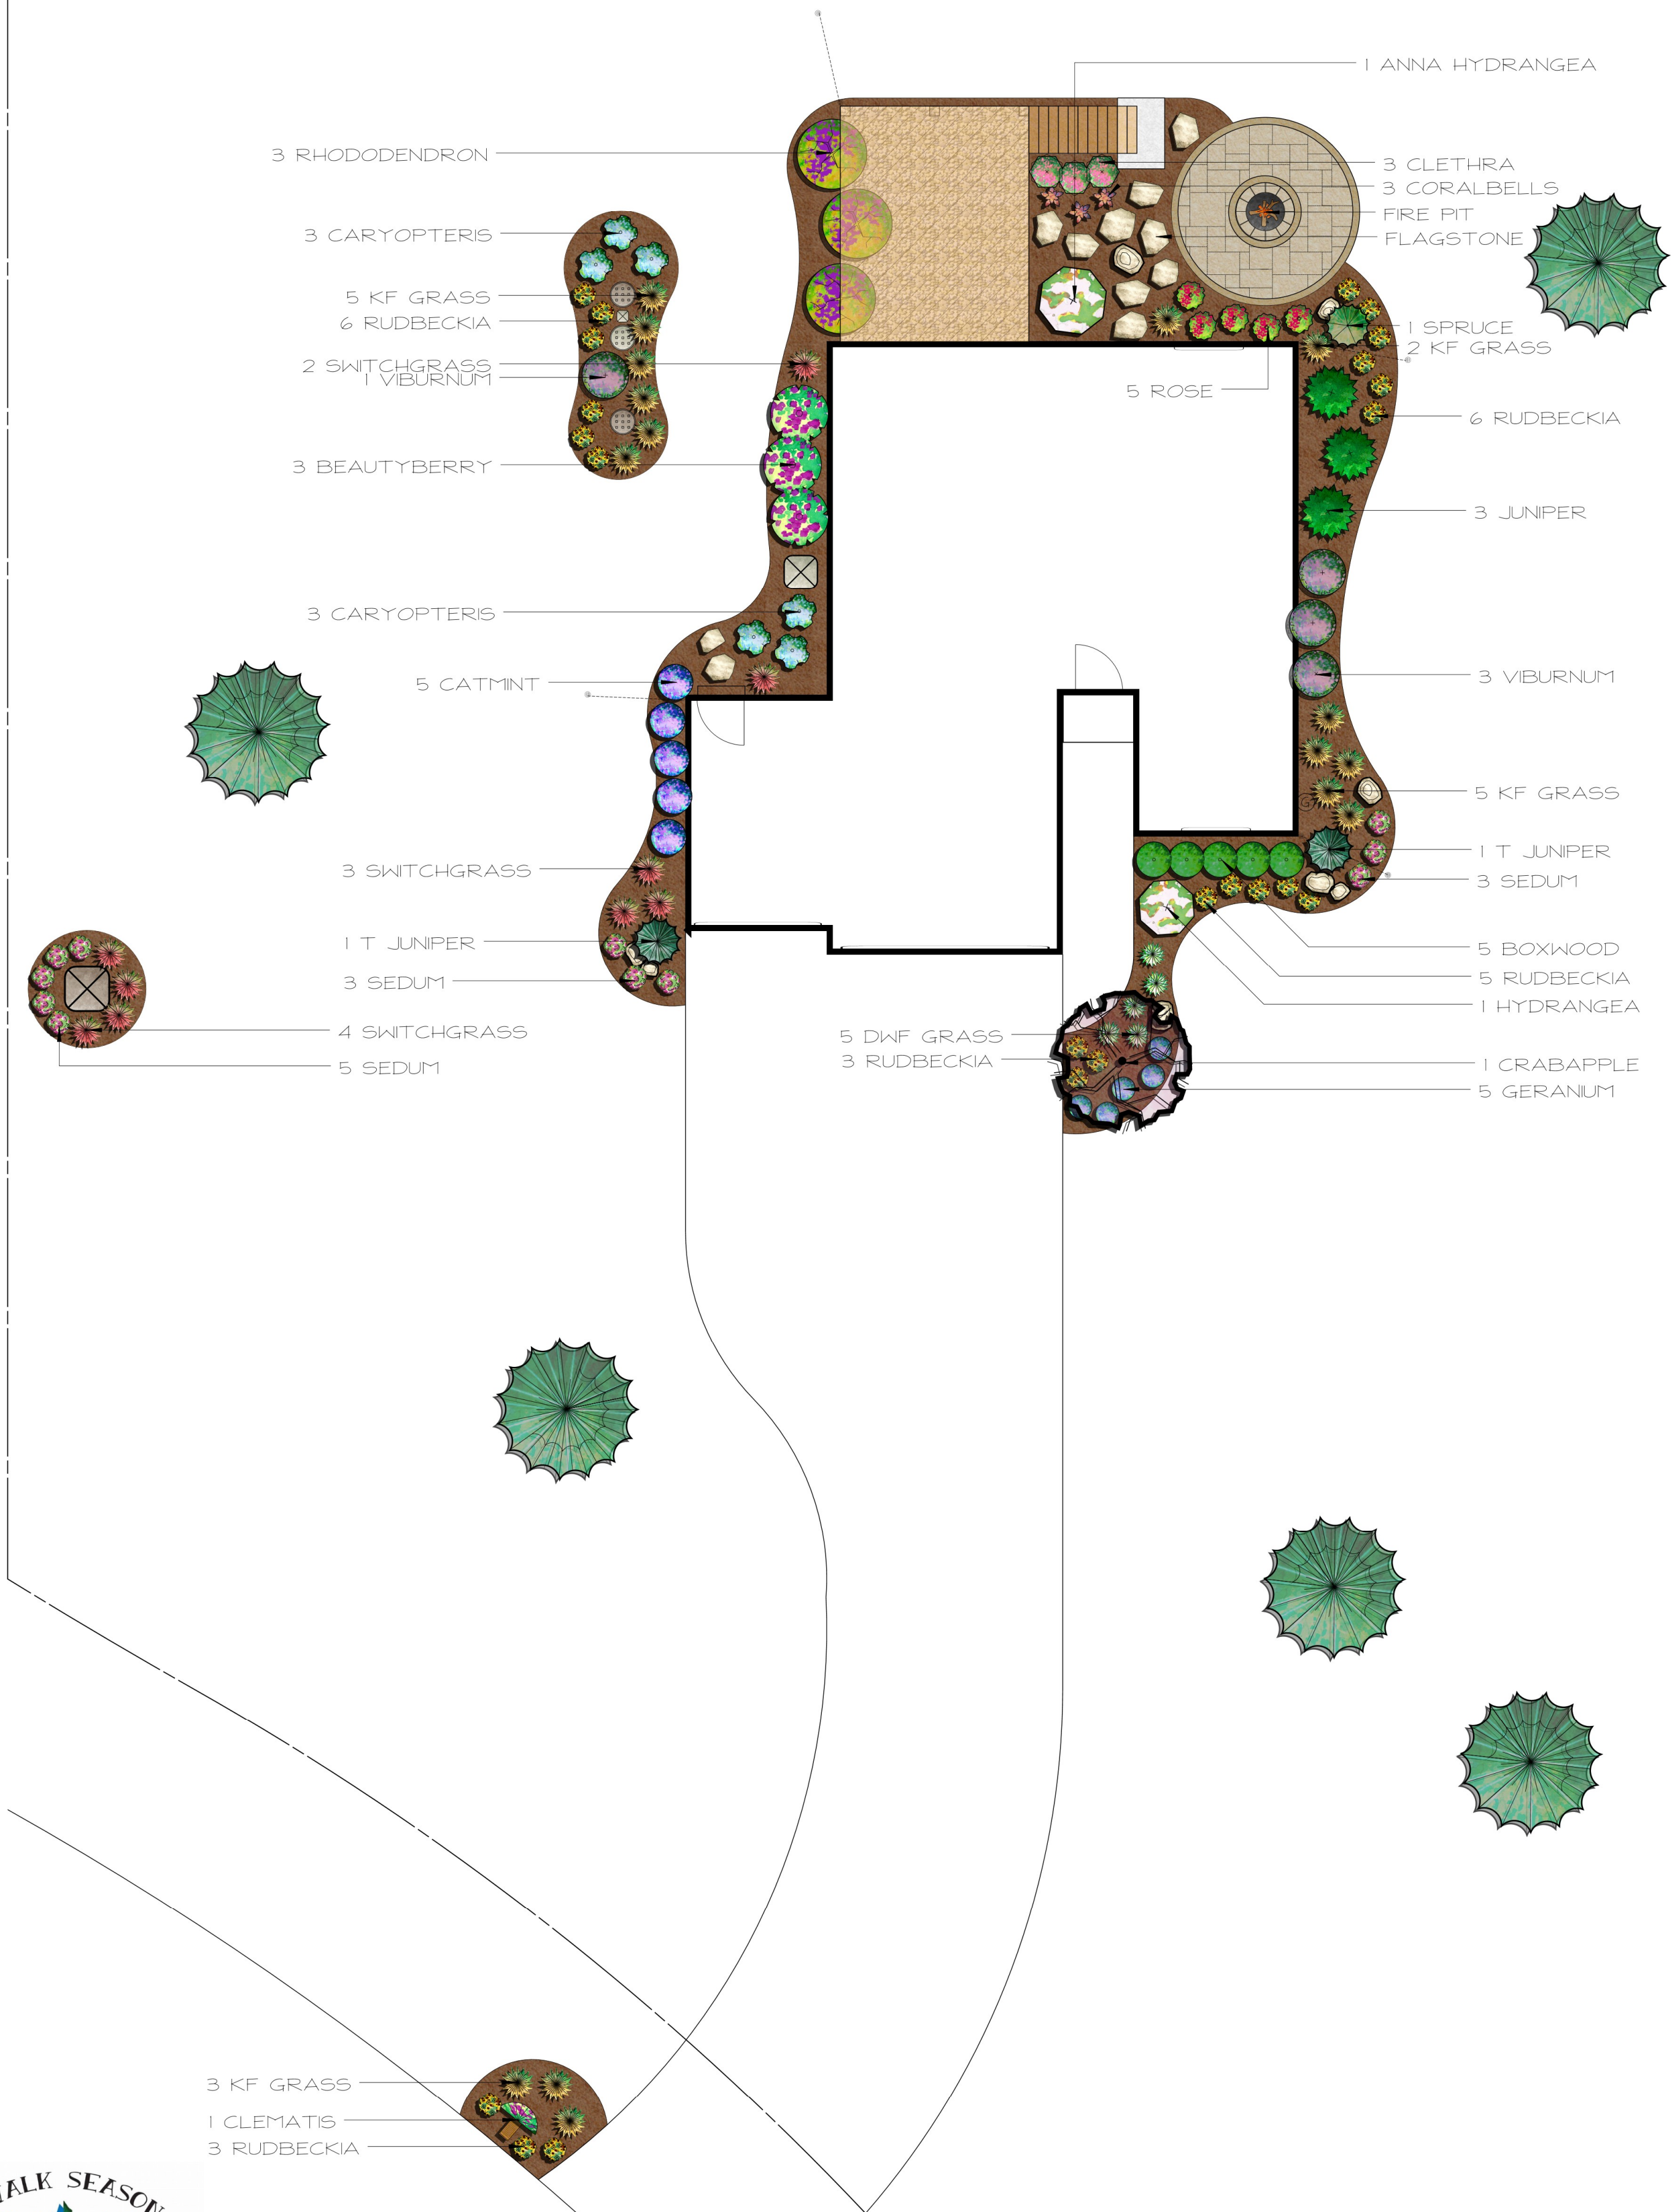

SMITH RESIDENCE

3367 SILVERADO DRIVE, CUMMING, IA 50061

DESIGN BY: CLAYTON GARRISON & LIZ VESTECKA
ON 18 X 24 " PAPER

SCALE : 1" = 10'

APRIL 2020

(515)402-2364